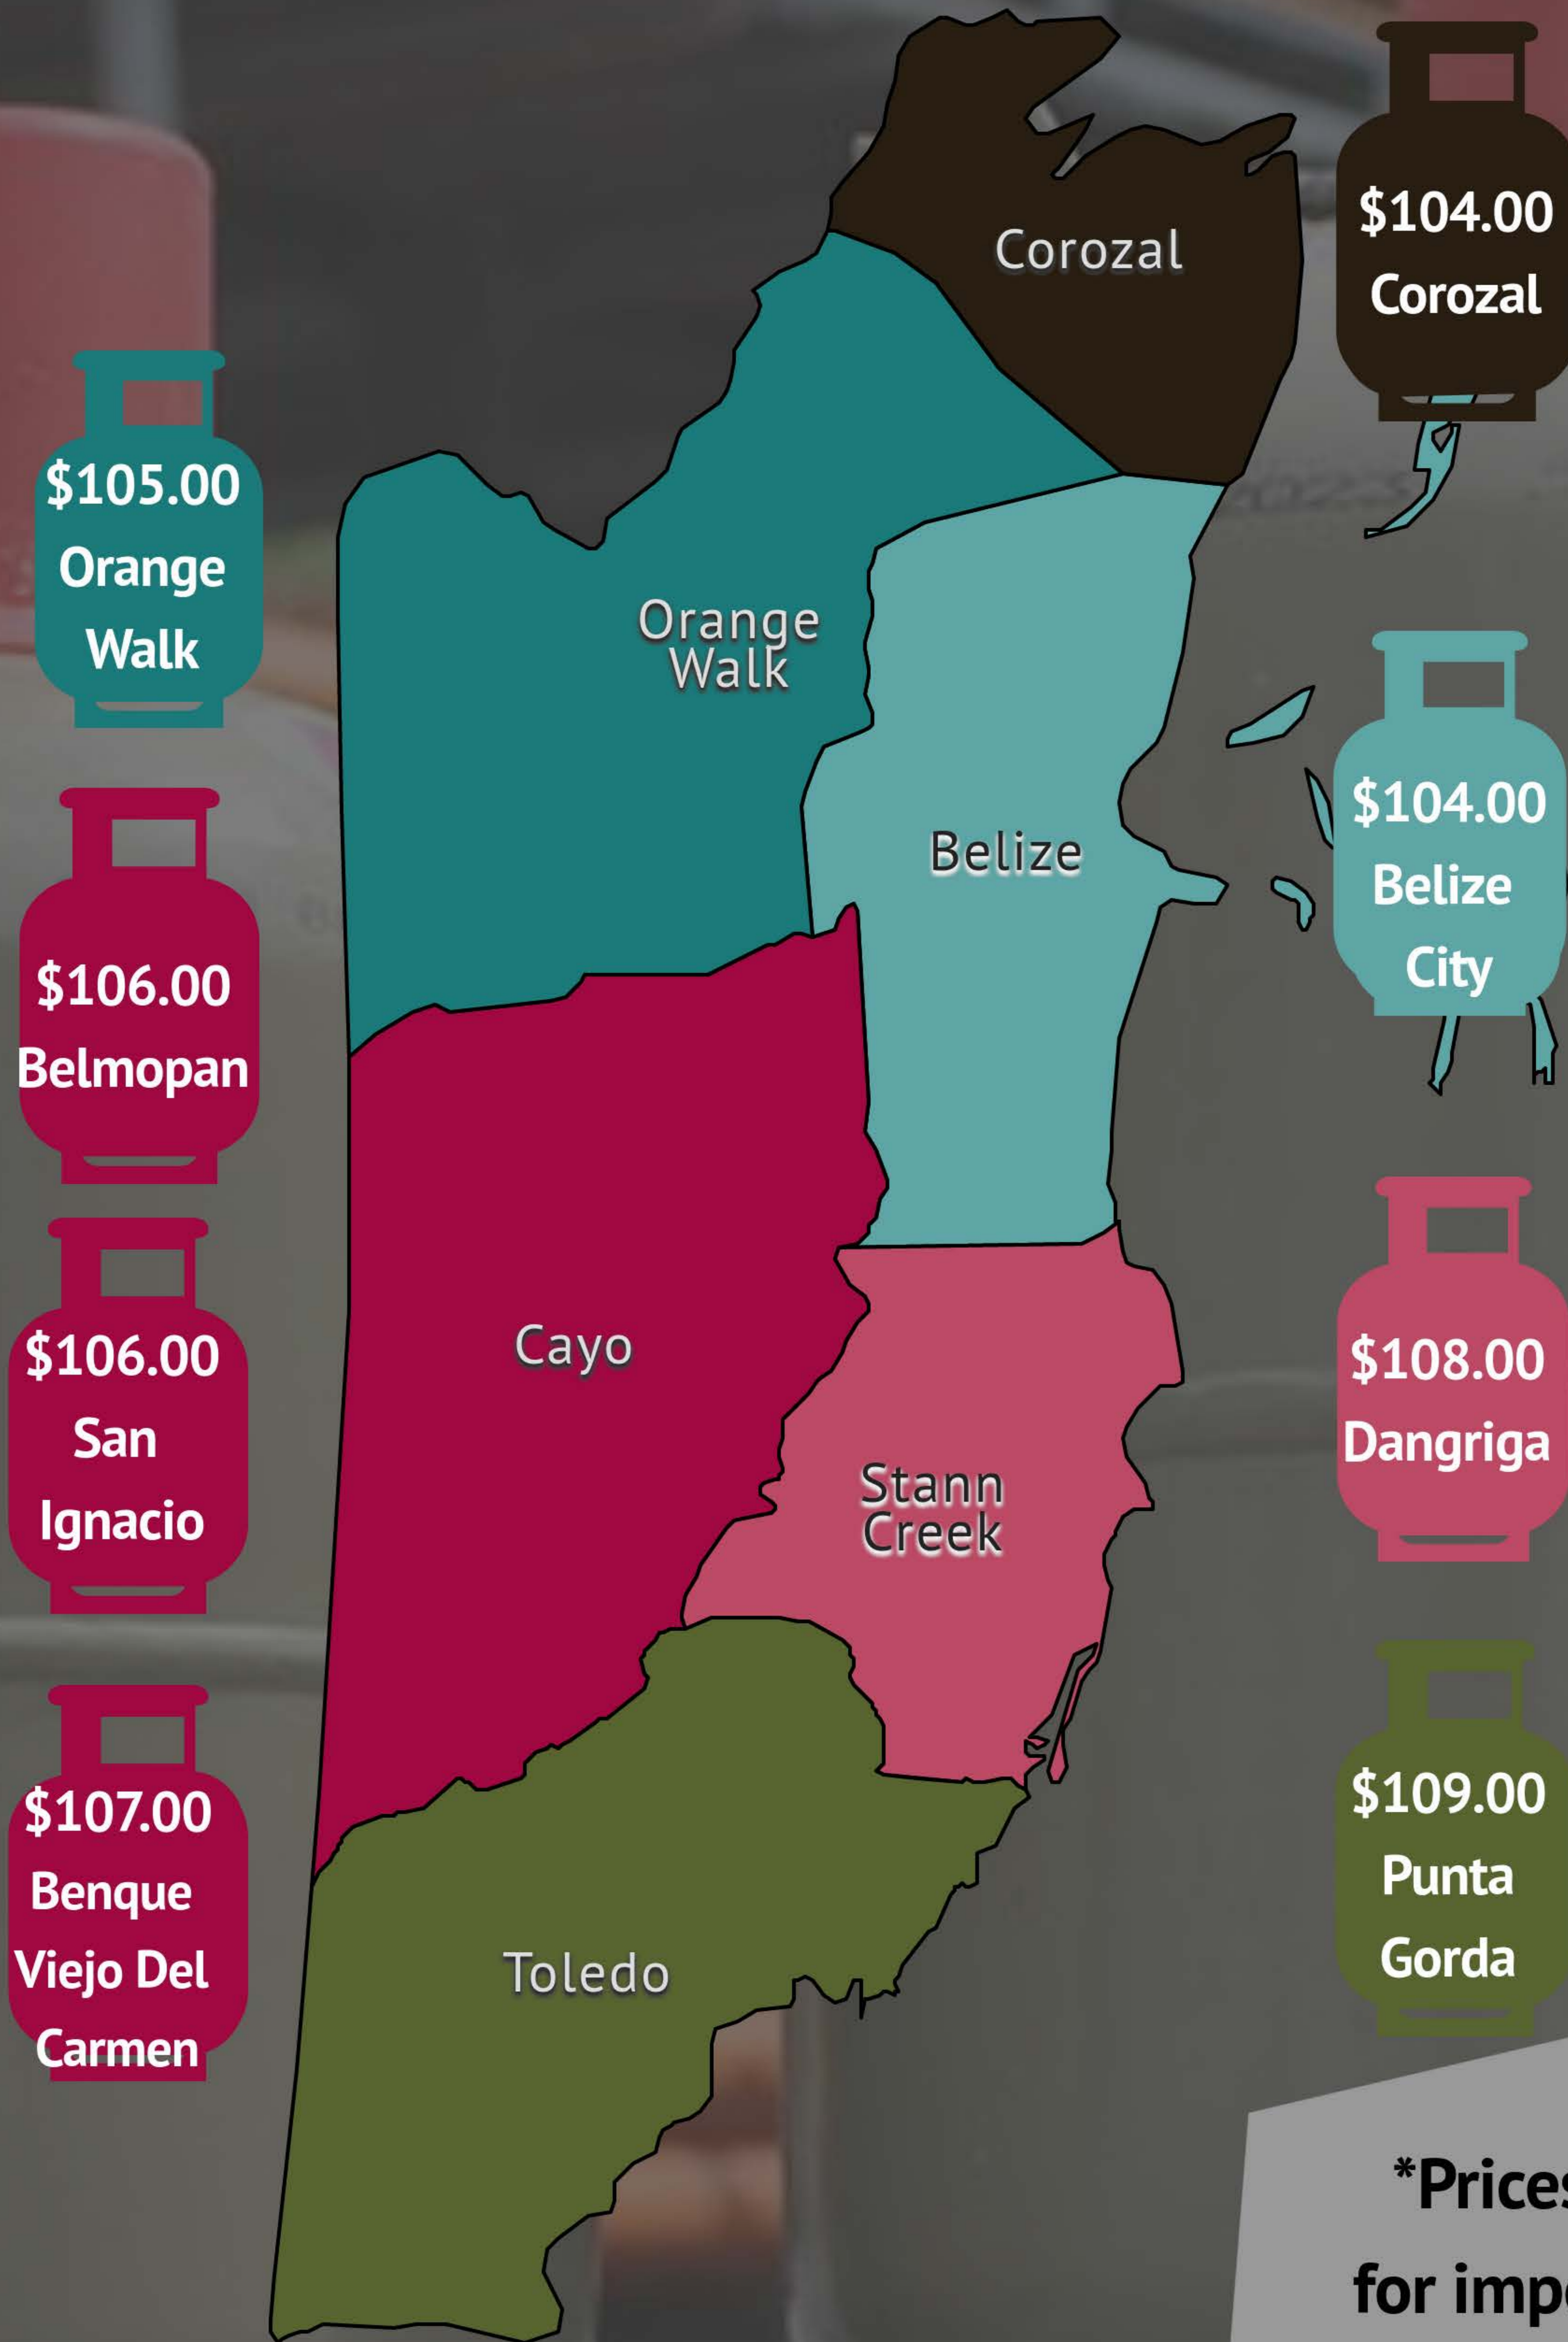

New Controlled Prices per 100 lbs. cylinder of Liquefied Petroleum Gas (LPG)

Effective Date: 13th January 2018

*Prices established for imported LPG are based on the mixtures of 70:30 (Propane: Butane)